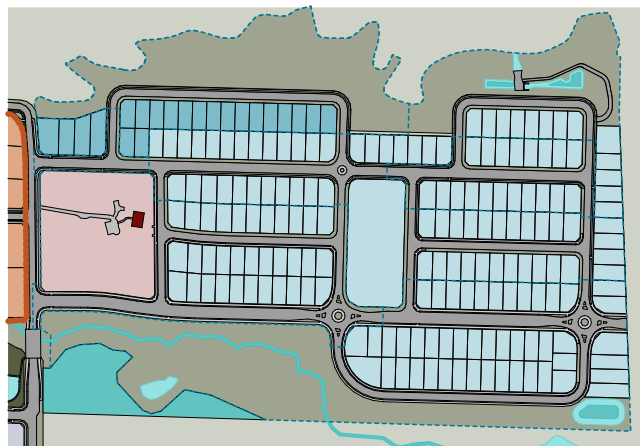

TheVale

VISTA PARK

Sales Plan

Stage 6

Legend

-  Home sites
-  House and Land
-  Previous and future release
-  Stage boundary
-  Proposed foot paths
-  Creek
-  Stormwater Detention basin

This is a statement of present intention only based on the best available knowledge at the time, which may change due to future circumstances and any such statement will not amount to a legally enforceable representation. Specifically lot dimensions, lot areas and boundary shape may change due to unforeseen circumstances.