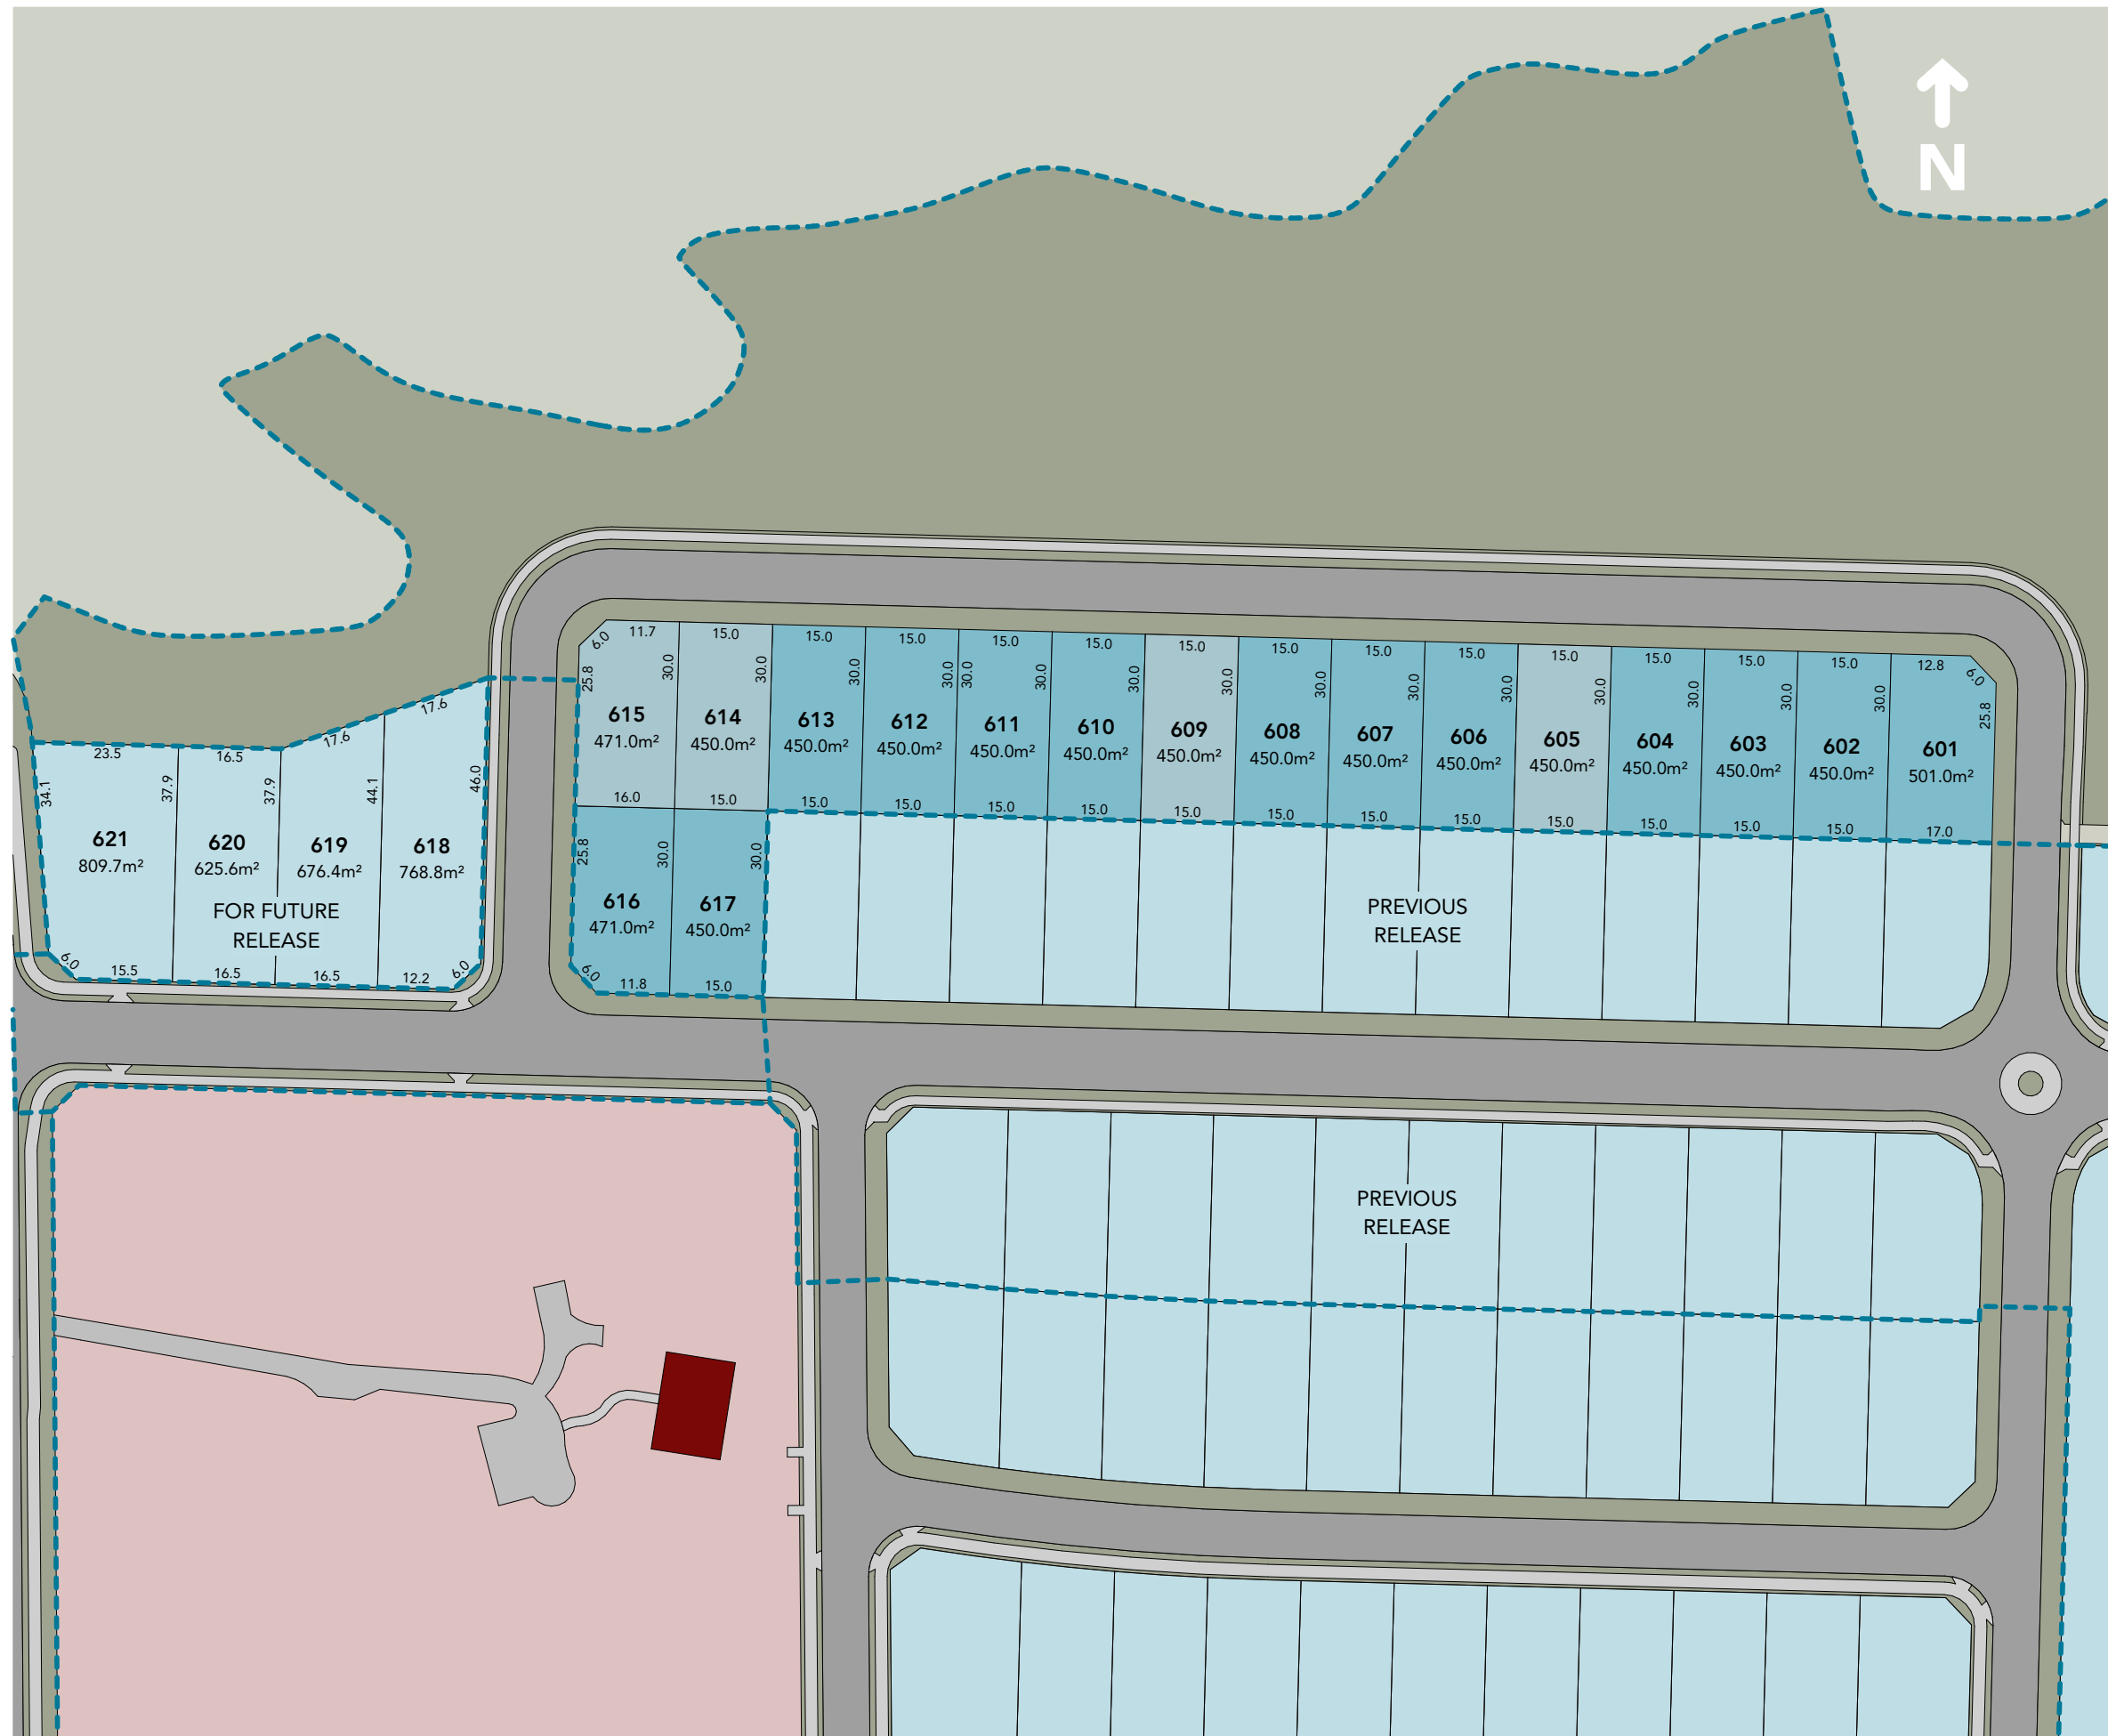

TheVale

VISTA PARK

Sales Plan

Stage 6

Legend

-  Home sites
-  House and Land
-  Previous and future release
-  Stage boundary
-  Proposed foot paths
-  Creek
-  Stormwater Detention basin

This is a statement of present intention only based on the best available knowledge at the time, which may change due to future circumstances and any such statement will not amount to a legally enforceable representation. Specifically lot dimensions, lot areas and boundary shape may change due to unforeseen circumstances.