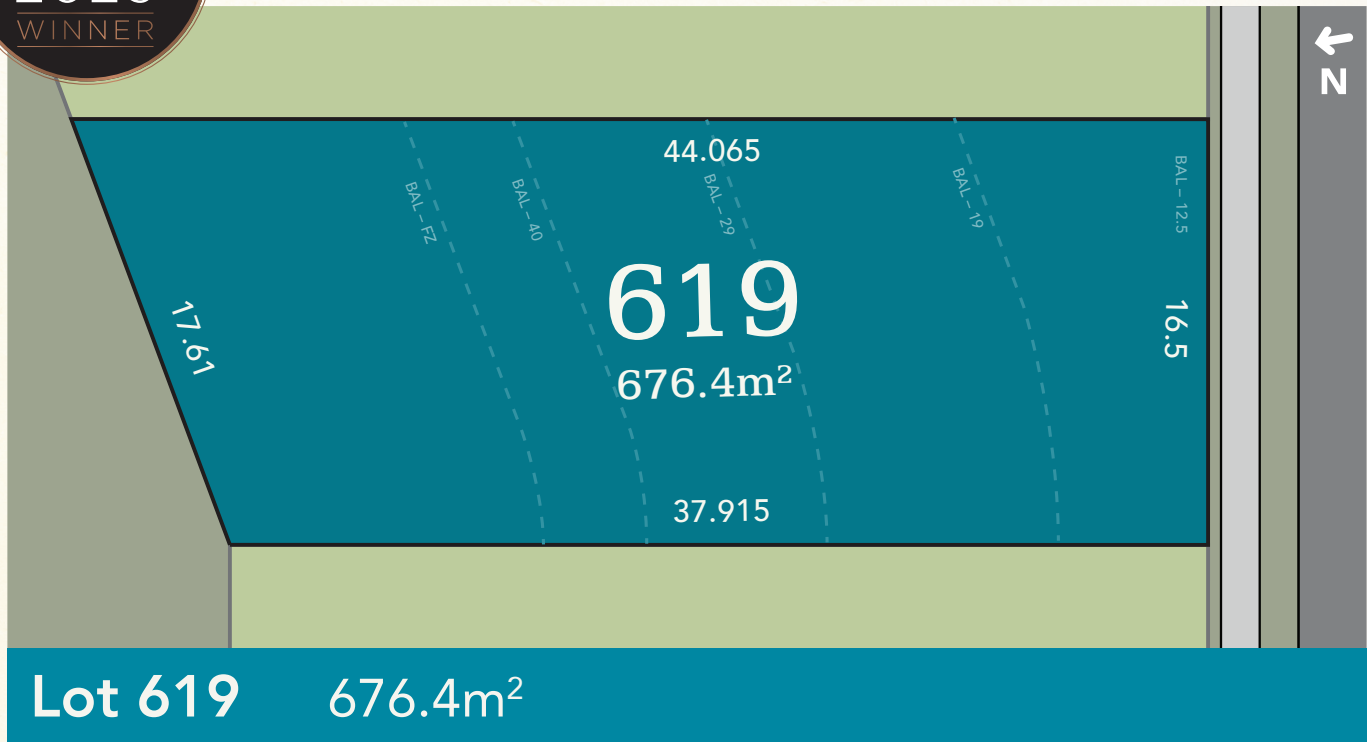

Best till Last Release

We've saved The Vale's very best home sites for the last ever Vista Park sales release.

Features include:

- Bushland and escarpment views
- North facing backyard
- 16.5m frontage
- Auction: Sunday 7, April 2024, 3:30pm, Smiths Ln Dairy