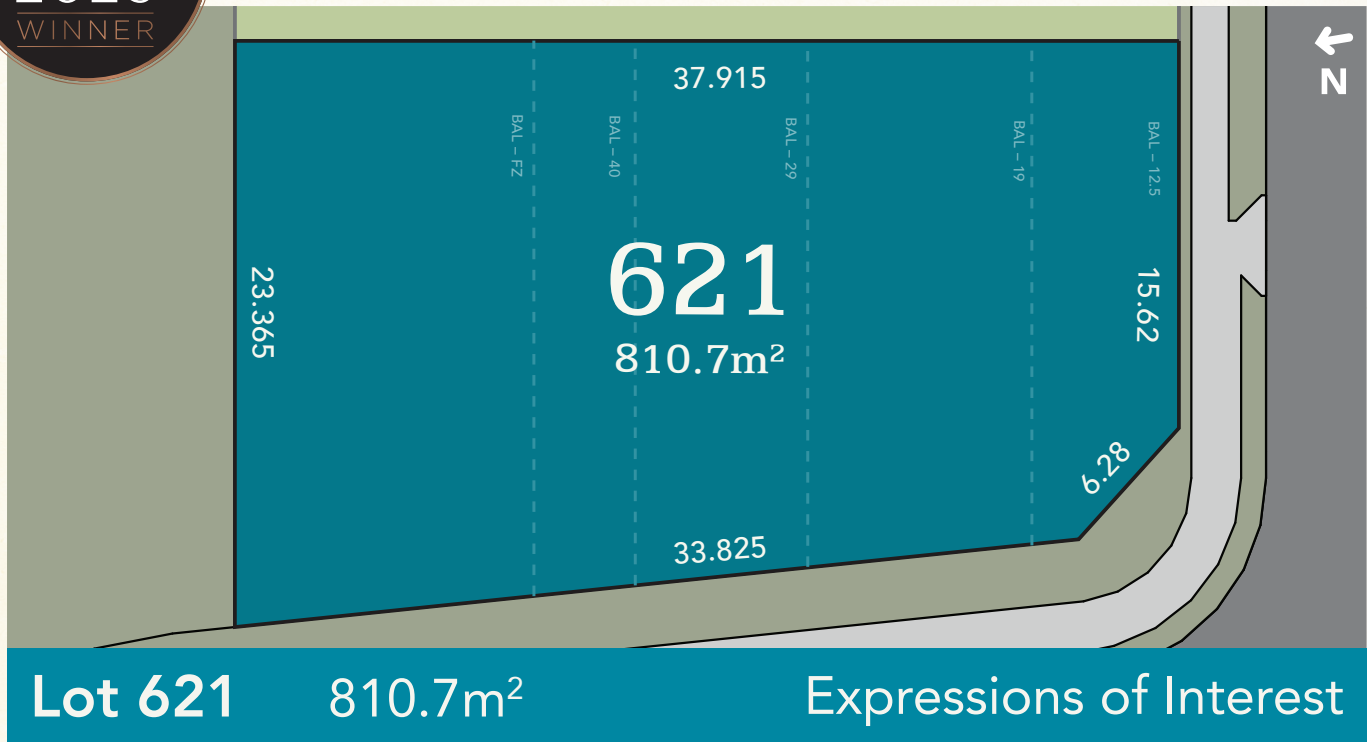

Best in Last Release

We've saved The Vale's very best home sites for the last ever Vista Park sales release.

Features include:

- Bushland and escarpment views
- North facing backyard
- Corner site
- Driveway access to backyard